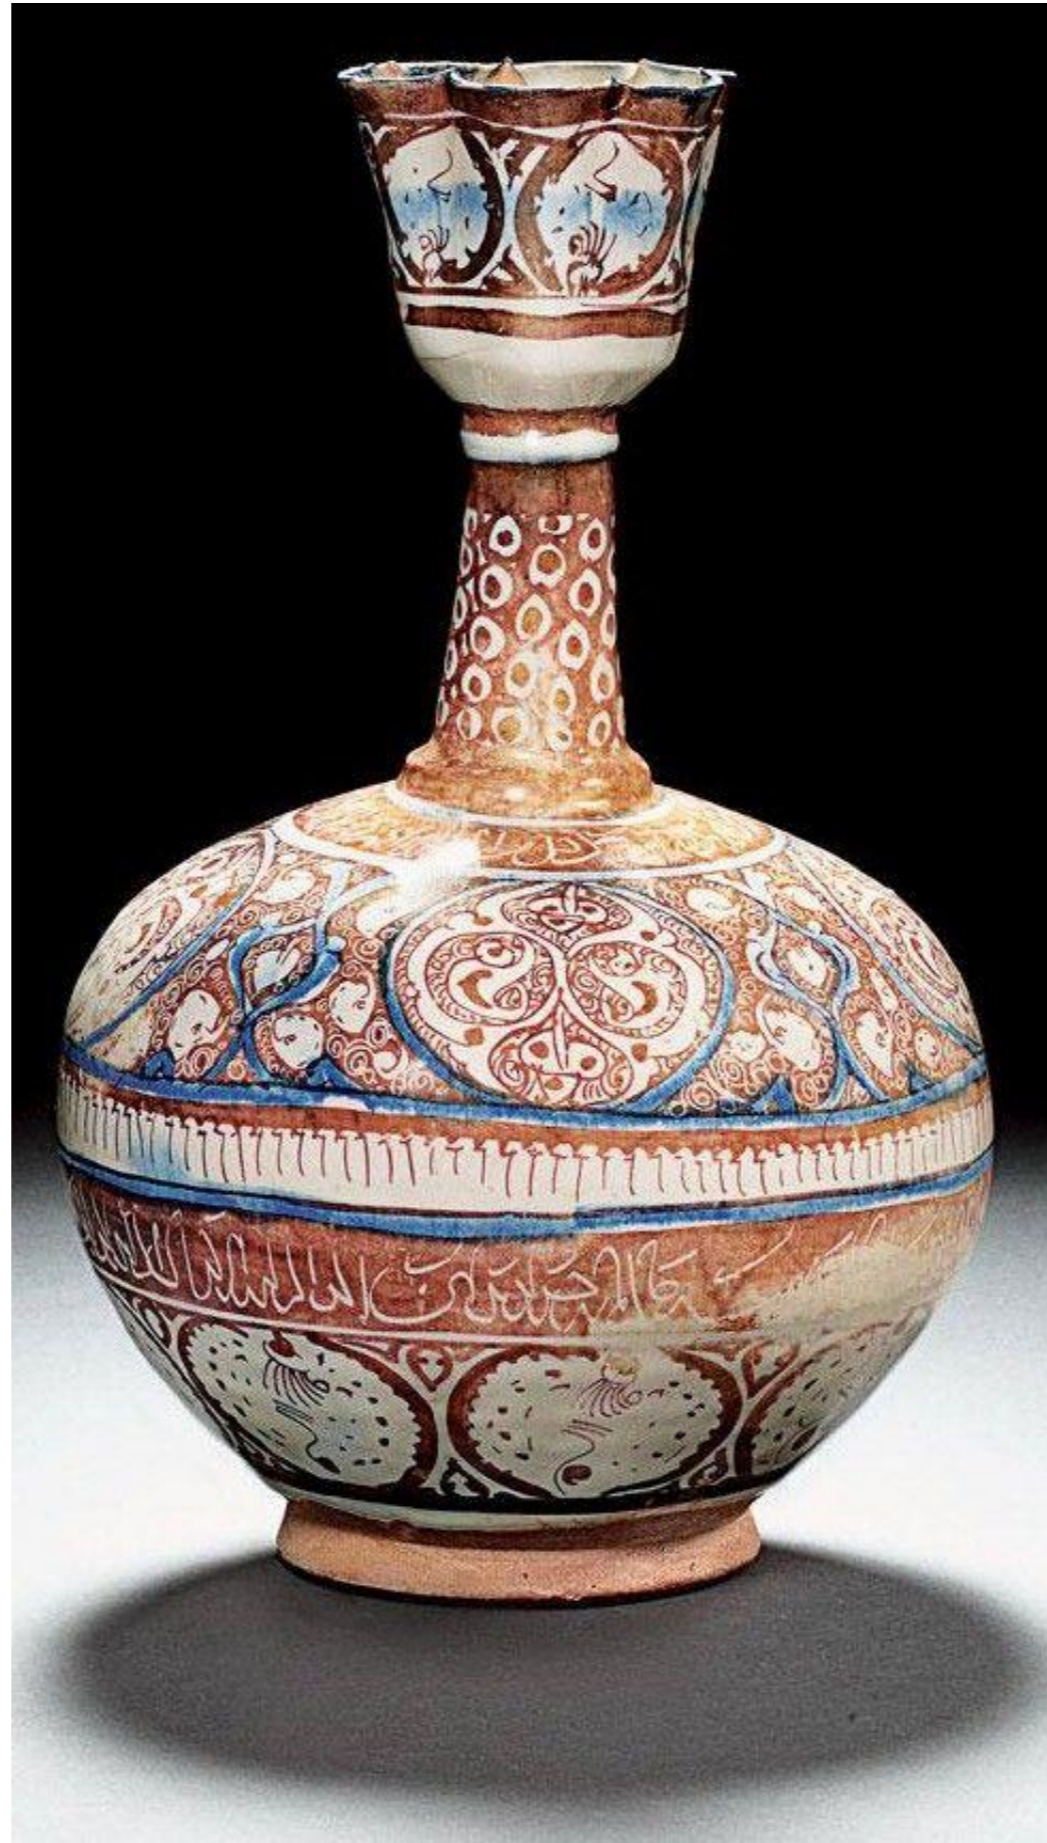

Vases and Closed Forms

7th-8th c. Early Islamic Period, unglazed ewer

Early Islamic Period, storage jar

10th-11th c. Lusterware, Egypt

**Frit ware jug
12th c. Iran**

**Frit ware ewer with chain decoration
12th c. Iran**

Lusterware
12th c.

1175-1225

about 1200

Lusterware 13th c. Kashan

**Sultanabad ware
13th or 14th c. Iran**

**Lusterware jug
13th c. Iran**

**Pierced Jug with Harpies and Sphinxes
1215-16, Kashan, Iran**

**Pierced Jug with Harpies and Sphinxes
1215-16, Kashan, Iran**

**Pierced Jug with Harpies and Sphinxes
1215-16, Kashan, Iran**

**Rooster head ewer
13th century, Kashan, Iran**

Ewer, Early 13th c. Kashan, Iran

14th c. Iran

**Lusterware vase
15th c. Spain**

17th c. Iran, luster painting on blue background

**Lusterware bottle
17th c. Iran**